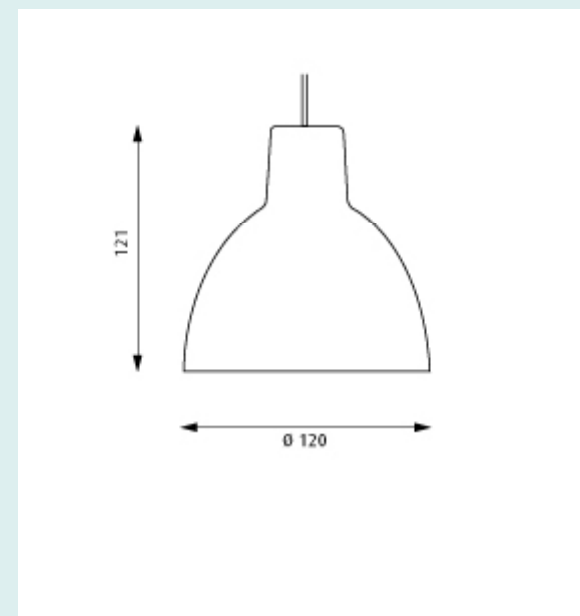

Product

Materials

Material: Painted aluminium. Anodised reflector.

Logo: No logo.

Mounting: Cable type: Colour-braided silicone cord.
Cable length: 2.6 m.

Weight: Max. 0,5 kg.

Light source/Socket: 40W QT G9
Enclosed Energy Saving halopin 33W QT G9.

Canopy: No

Dimensions: Diameter 120mm, height 121mm.

Numbered.