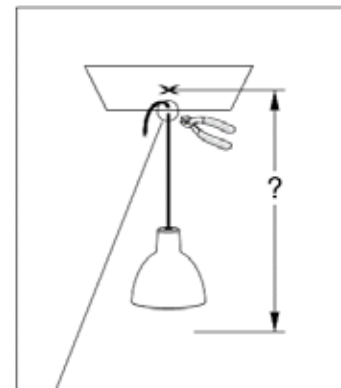

- EN TAPE
- DK TAPE
- SV Tejp
- DE Tesafilm
- IT Nastro adesivo
- FR Ruban adhésif
- ES Cinta adhesiva