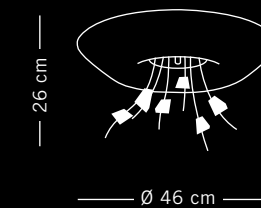

LS 4/255
3 x max 60 W E27