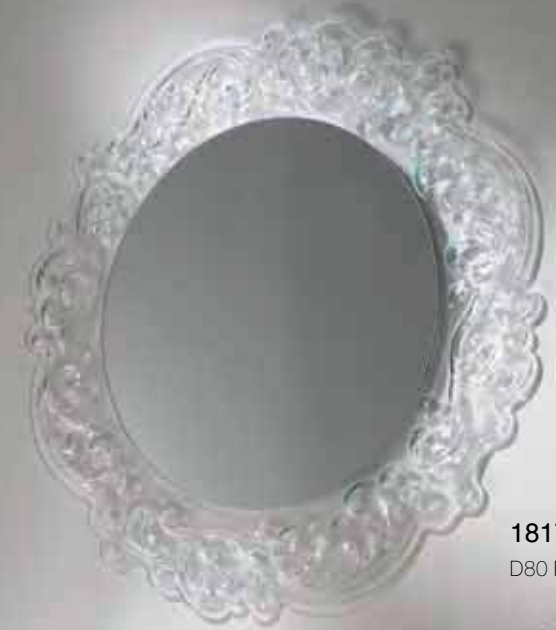

MB69
L45 P45 H167
MAX 5X60W G9 + 2X3W LED

dandy